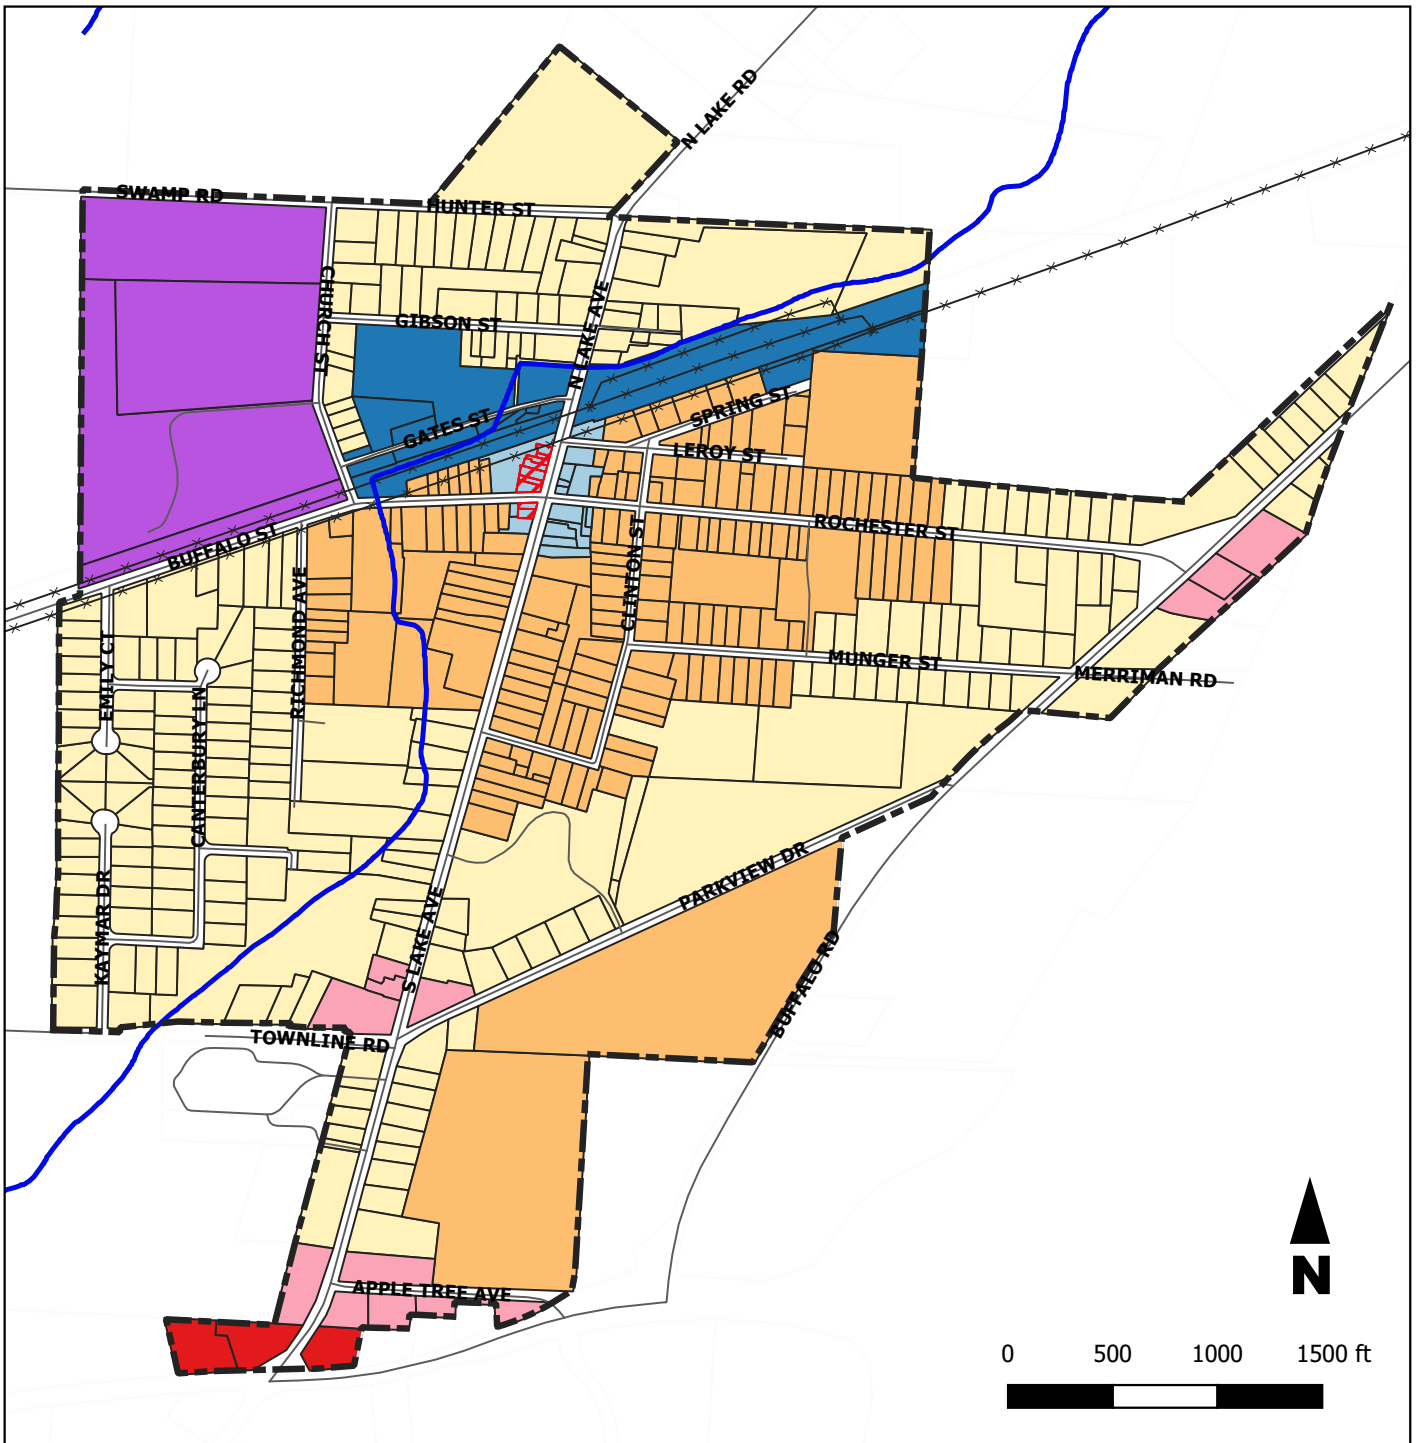

Village Zoning Map

Adopted October 27, 2021

MAP PREPARED BY: BARTON & LOGUIDICE, DPC

Village Boundary
 Streams
 Railroads
 Streets

ZONING DISTRICTS

- | | |
|---------------------------------------|------------------------------------|
| Low Density Residential (LDR) | Village Center Commercial (VCC) |
| Traditional Village Residential (TVR) | Mixed Use - Light Industry (MU-LI) |
| Neighborhood Commercial (NC) | General Industry (GI) |
| General Commercial (GC) | Historic Properties |